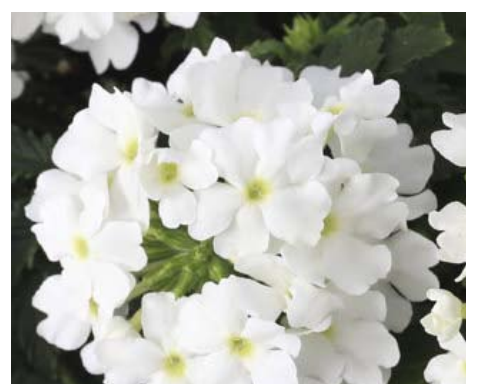

WHITE COMPACT